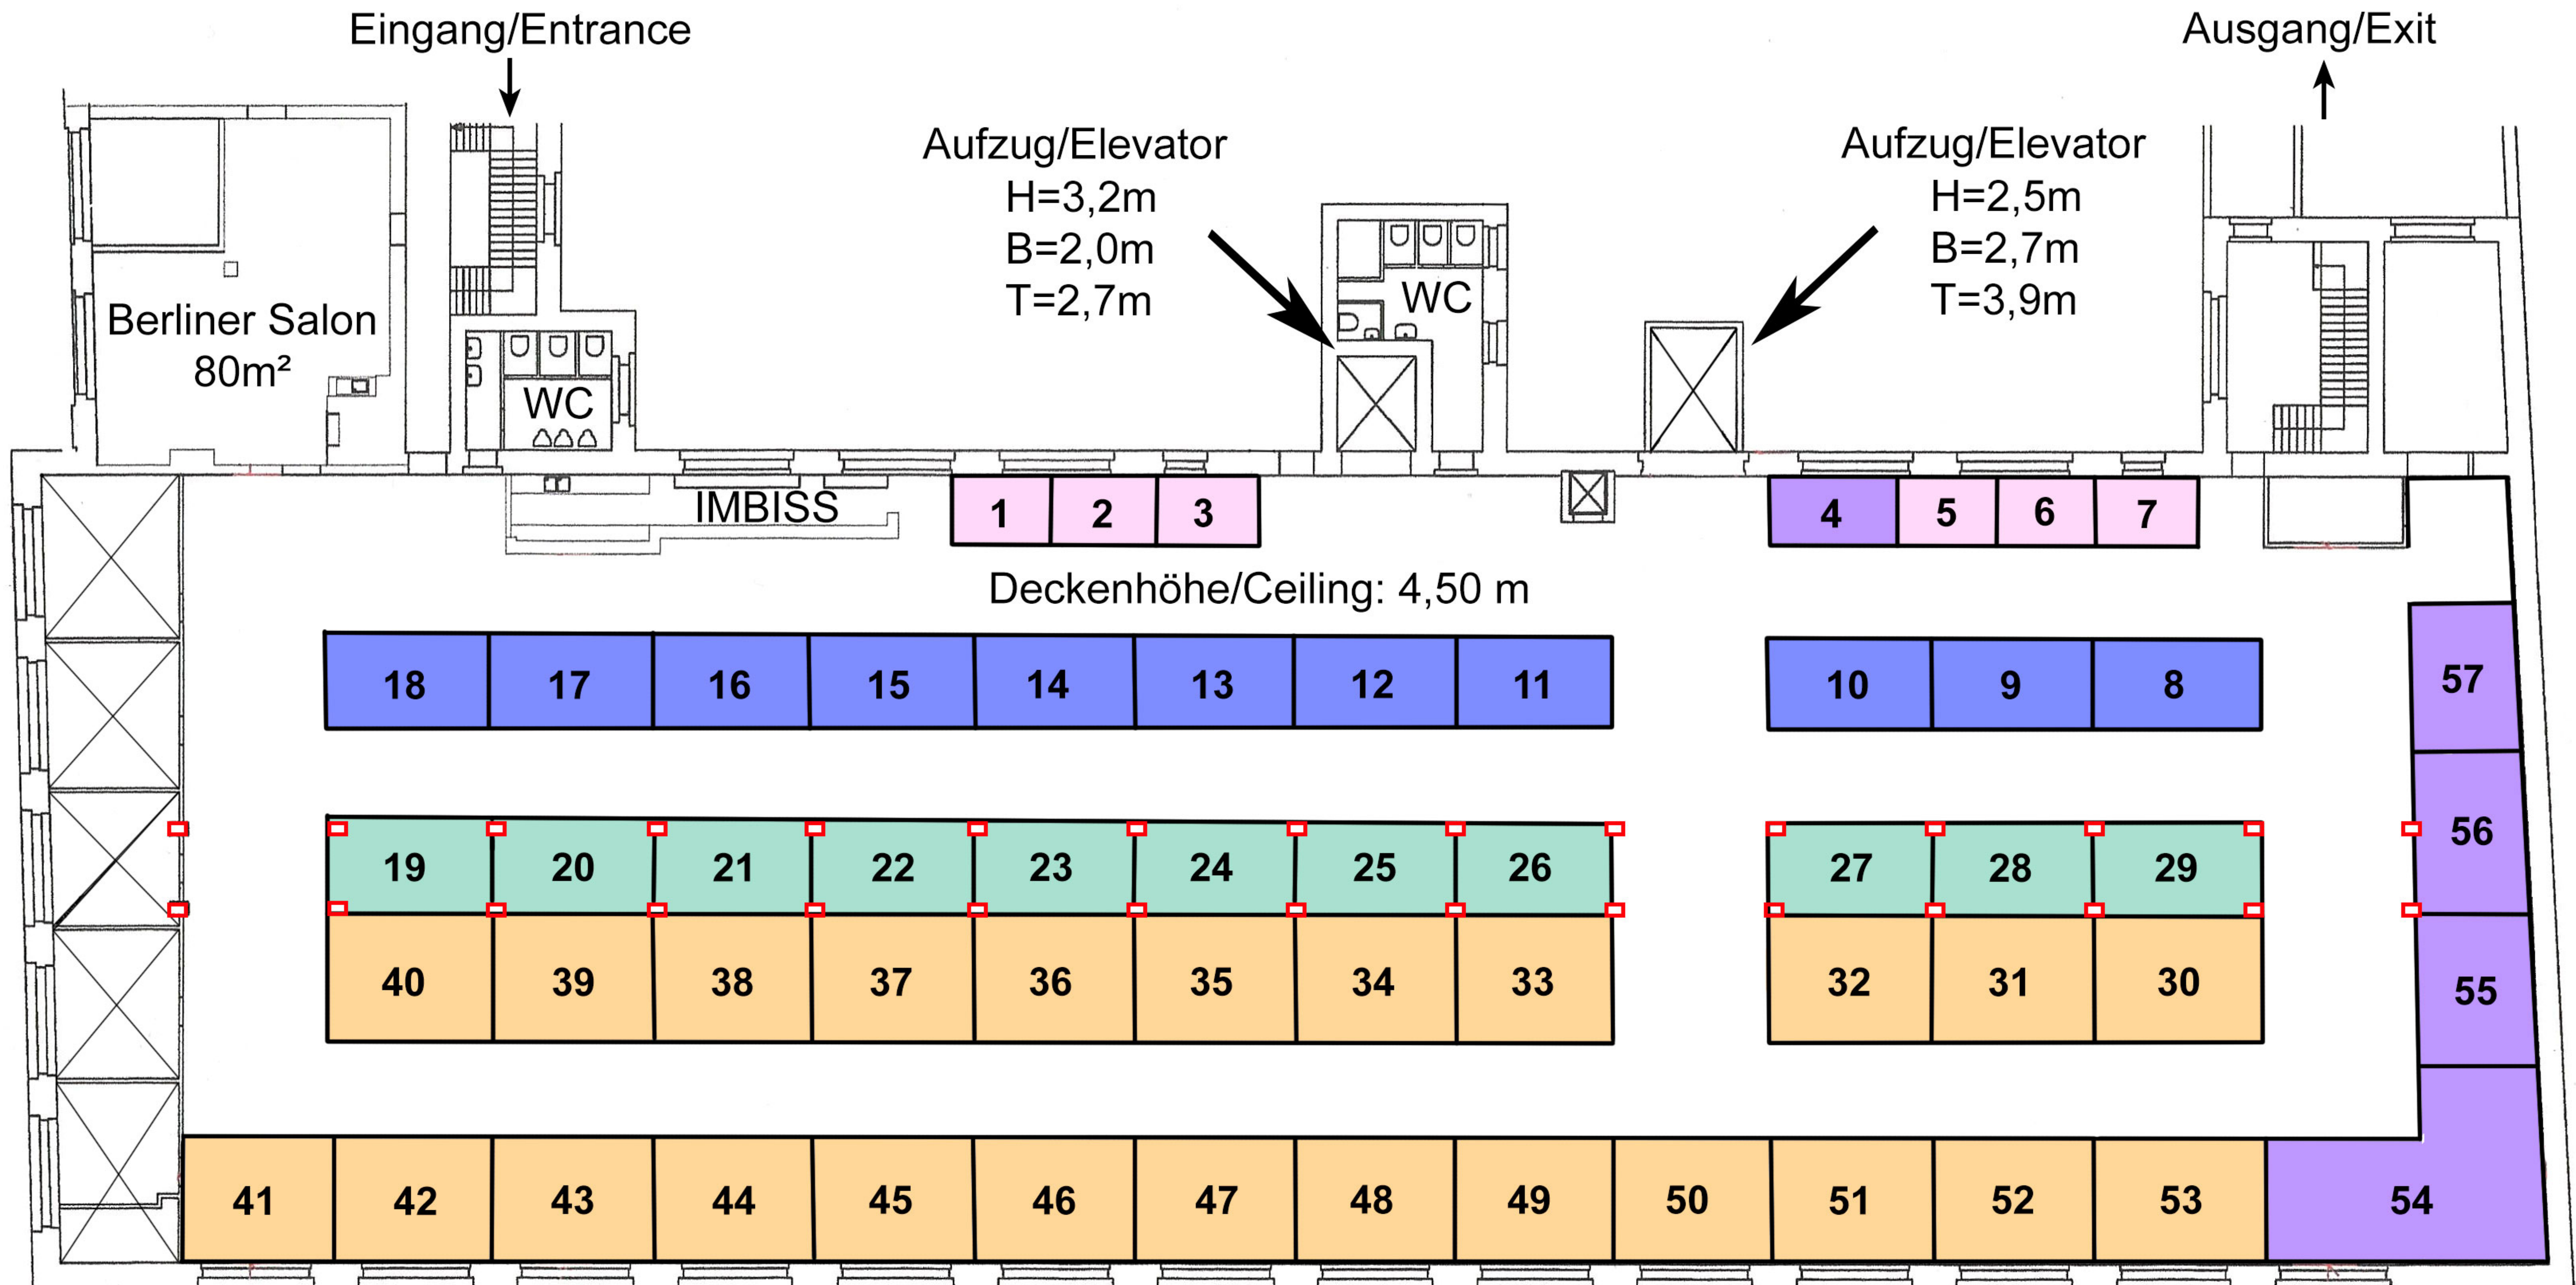

# design.Boerse\_Berlin

13-15 NOVEMBER 2020

# Loewe Saal

Wiebestraße 42 / Berlin-Moabit

2000m<sup>2</sup>

Ausstellungsflächen  
Exhibition spaces:

20m<sup>2</sup>  
(4mx5m)

15m<sup>2</sup>  
(3mx5m)

13,5m<sup>2</sup>  
(2,7mx5m)

7,5m<sup>2</sup>  
(2,35mx3,2m)

Variabel  
(9m<sup>2</sup>-41m<sup>2</sup>)

Verkauft/  
Sold